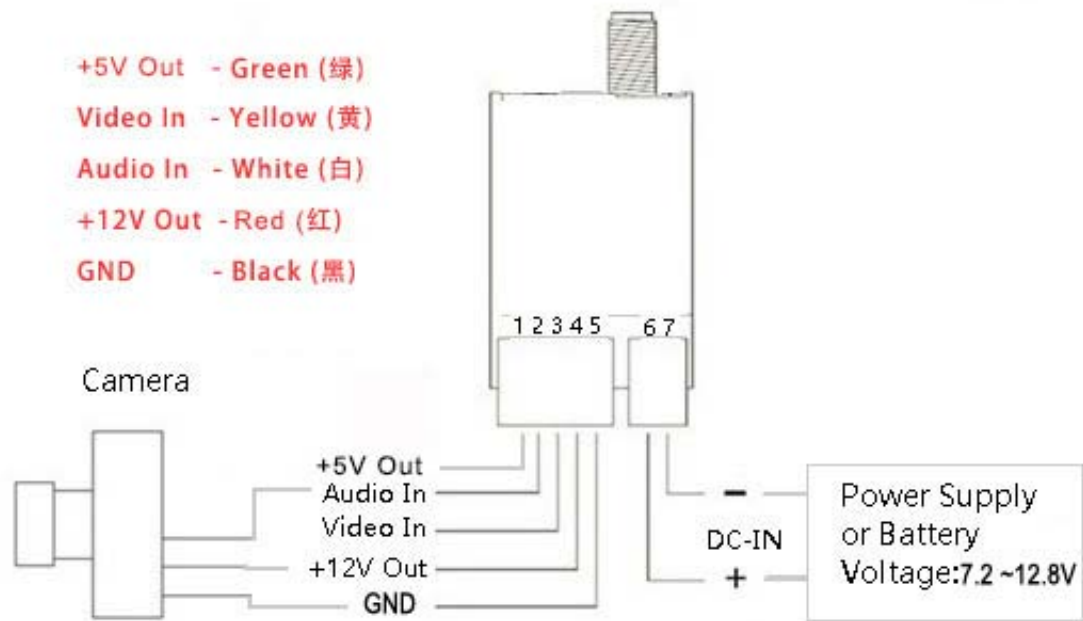

Connector & channel selector diagram(连线图及频道选择):

Product Specification (产品规格):

5.8G 500mW 8CH A/V Transmitter					
1	Video Format	NTSC/PAL			
2	Characteristics	Value			units
3		Min	Typ	Max	
4	ANT Onput Impedance		50		Ohm
5	Video Input Impedance		75		Ohm
6	Modulation Type	Wideband FM Modulate			
7	Audio Distortion			3.0	%
	Audio Signal Level			2.5	Vp-p
	Audio Subcarrier		6.5		MHZ
8	Output Power	26.5	27	27.5	dbm
9	Channel Frequency				
	CH1		5705		MHZ
	CH2		5685		MHZ
	CH3		5665		MHZ
	CH4		5645		MHZ
	CH5		5885		MHZ
	CH6		5905		MHZ
	CH7		5925		MHZ
CH8		5945		MHZ	
10	Channel Switching	4-digit Toggle Switch			
11	Operrating Voltage(DC)	7	12.8		V
12	Supply Current	550	600		mA
13	SIZE	68*25*25			mm
14	Weight	50			g