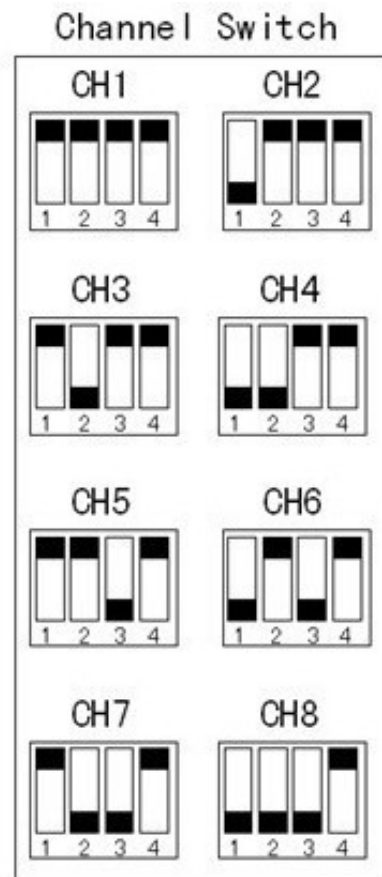

TX500 Instruction Manual 说明书

TX500 is a newly designed 5.8G 500mW wireless video transmission sender. It has best compact and most beautiful design so far in the market. With the original 2dB small flat antenna, which make 1/3 faster distance than normal antennas, the measured surface unobstructed distance can up to 2~3km. And air distance will be far more than the distance from the ground! The built in Mic is a humanized design for user.

TX500 是全新设计的 5.8G 500mW 无线视频发射器。全新的设计赋予它美丽的外表，经久耐用的结构，人性化配置。标配 2dB 的天线，在空旷无障碍物环境下传输距离可以达到 2~3 千米。空中传输距离比地面距离会明显增加。标配的麦克风让更是方便了消费者不少。

TX500 come with 5pin universal connection line (+5V out, Audio In, Video In, +12V out, Ground), people can easily connect it to their devices without requiring a separate wire.

TX500 配置了 5pin 的通用开放式连接线，他们分别是：+5V 输出，音频输入，视频输入，+12V 输出，地。消费者可以非常方便的选择使用。

Product Picture (产品图片):