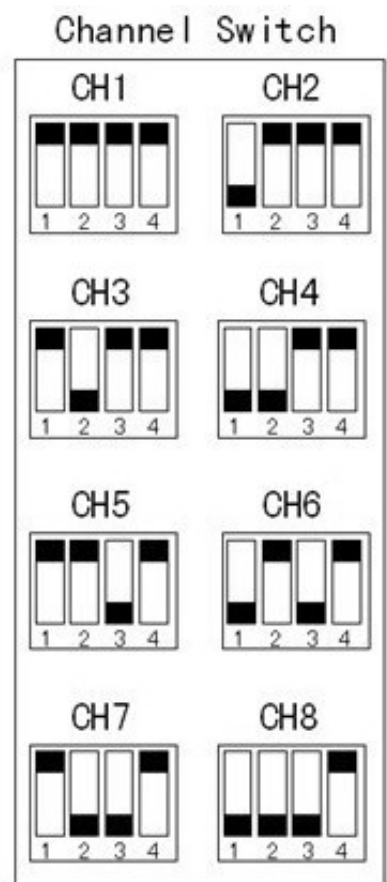

TX400 Instruction Manual 说明书

TX400 is a newly designed 5.8G 400mW wireless video transmission sender. It has best compact and most beautiful design so far in the market. With the original 2dB small flat antenna, which make 1/3 faster distance than normal antennas, the measured surface unobstructed distance can up to 1~2km. And air distance will be far more than the distance from the ground! The built in Mic is a humanized design for user.

TX400 是全新设计的 5.8G 400mW 无线视频发射器。全新的设计赋予它美丽的外表，经久耐用的结构，人性化配置。标配 2dB 的天线，在空旷无障碍物环境下传输距离可以达到 2~3 千米。空中传输距离比地面距离会明显增加。标配的麦克风让更是方便了消费者不少。

TX400 come with 5pin universal connection line (+5V out, Audio In, Video In, +12V out, Ground) , people can easily connect it to their devices without requiring a separate wire.

TX400 配置了 5pin 的通用开放式连接线，他们分别是：+5V 输出，音频输入，视频输入，+12V 输出，地。消费者可以非常方便的选择使用。

Product Picture (产品图片):

Connector & channel selector diagram(连线图及频道选择):

Product Specification (产品规格):

5.8G 400mW 8CH A/V Transmitter					
1	Video Format	NTSC/PAL			
2	Characteristics	Value			units
3		Min	Typ	Max	
4	ANT Output Impedance		50		Ohm
5	Video Input Impedance		75		Ohm
6	Modulation Type	Wideband FM Modulate			
7	Audio Distortion			3.0	%
	Audio Signal Level			2.5	Vp-p
	Audio Subcarrier		6.5		MHZ
8	Output Power	24.5	25.5	26.5	dbm
9	Channel Frequency				
	CH1		5705		MHZ
	CH2		5685		MHZ
	CH3		5665		MHZ
	CH4		5645		MHZ
	CH5		5885		MHZ
	CH6		5905		MHZ
	CH7		5925		MHZ
CH8		5945		MHZ	
10	Channel Switching	4-digit Toggle Switch			
11	Operrating Voltage(DC)	7	12.8		V
12	Supply Current	180	200		mA
13	SIZE	46*25*20			mm
14	Weight	35			g