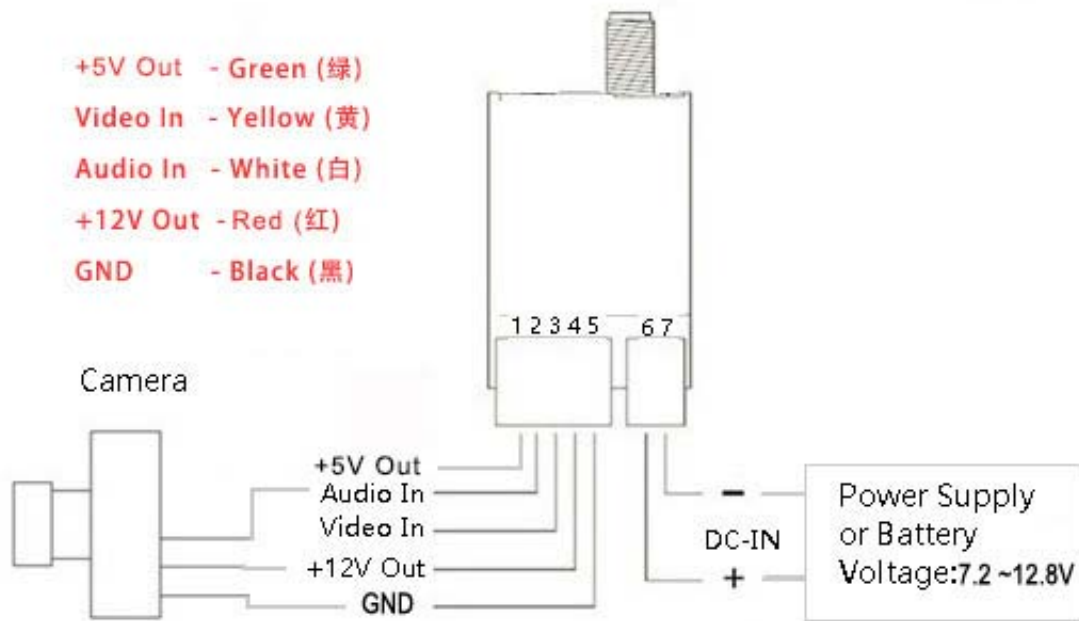

TX400 Instruction Manual 说明书

TX400 is a newly designed 5.8G 400mW wireless video transmission sender. It has best compact and most beautiful design so far in the market. With the original 2dB small flat antenna, which make 1/3 faster distance than normal antennas, the measured surface unobstructed distance can up to 1~2km. And air distance will be far more than the distance from the ground! The built in Mic is a humanized design for user.

TX400 是全新设计的 5.8G 400mW 无线视频发射器。全新的设计赋予它美丽的外表，经久耐用的结构，人性化配置。标配 2dB 的天线，在空旷无障碍物环境下传输距离可以达到 2~3 千米。空中传输距离比地面距离会明显增加。标配的麦克风让更是方便了消费者不少。

TX400 come with 5pin universal connection line (+5V out, Audio In, Video In, +12V out, Ground) , people can easily connect it to their devices without requiring a separate wire.

TX400 配置了 5pin 的通用开放式连接线，他们分别是：+5V 输出，音频输入，视频输入，+12V 输出，地。消费者可以非常方便的选择使用。

Product Picture (产品图片):

Connector & channel selector diagram(连线图及频道选择):

Product Specification (产品规格):

5.8G 400mW 8CH A/V Transmitter					
1	Video Format	NTSC/PAL			
2	Characteristics	Value			units
3		Min	Typ	Max	
4	ANT Output Impedance		50		Ohm
5	Video Input Impedance		75		Ohm
6	Modulation Type	Wideband FM Modulate			
7	Audio Distortion			3.0	%
	Audio Signal Level			2.5	Vp-p
	Audio Subcarrier		6.5		MHZ
8	Output Power	24.5	25.5	26.5	dbm
9	Channel Frequency				
	CH1		5705		MHZ
	CH2		5685		MHZ
	CH3		5665		MHZ
	CH4		5645		MHZ
	CH5		5885		MHZ
	CH6		5905		MHZ
	CH7		5925		MHZ
CH8		5945		MHZ	
10	Channel Switching	4-digit Toggle Switch			
11	Operrating Voltage(DC)	7	12.8		V
12	Supply Current	180	200		mA
13	SIZE	46*25*20			mm
14	Weight	35			g